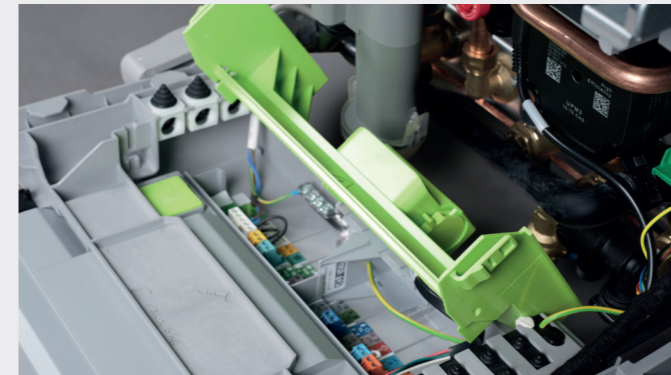

Condensate trap and front access PRV

- The large capacity trap increases the volume of condensate discharge, reducing the risk of freezing
- Drain down the boiler without connecting to an external drain-off hose
- Front access PRV can be removed in less than 10 minutes