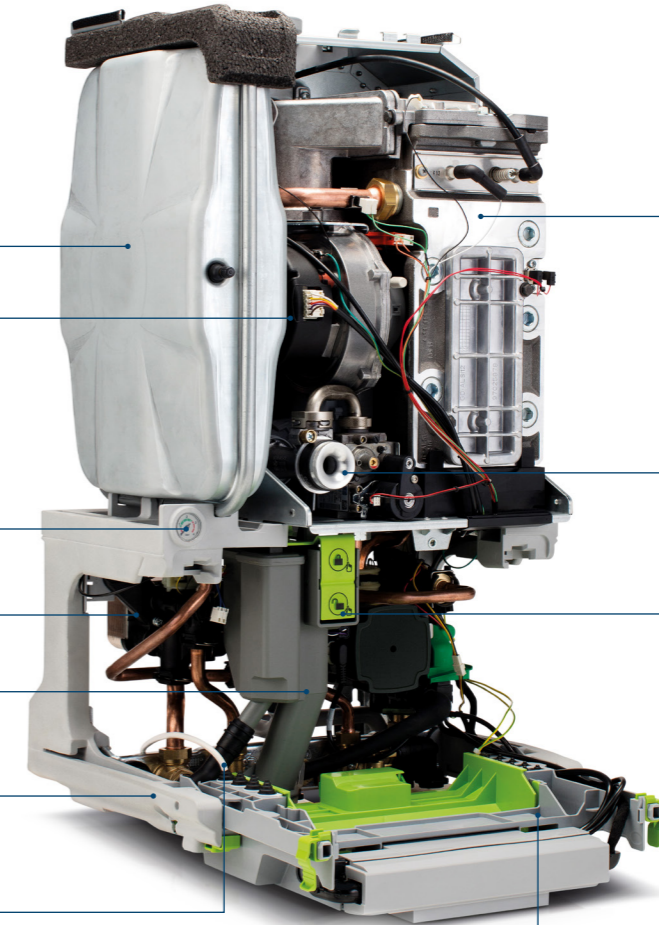

Pressure gauge to support initial fill

Front-facing PRV for ease-of-access

Large volume siphon minimises likelihood of frozen condensate

Easy-to-remove side panels reduce lift weight

Combined drain-off and condensate supports straightforward boiler drain-down